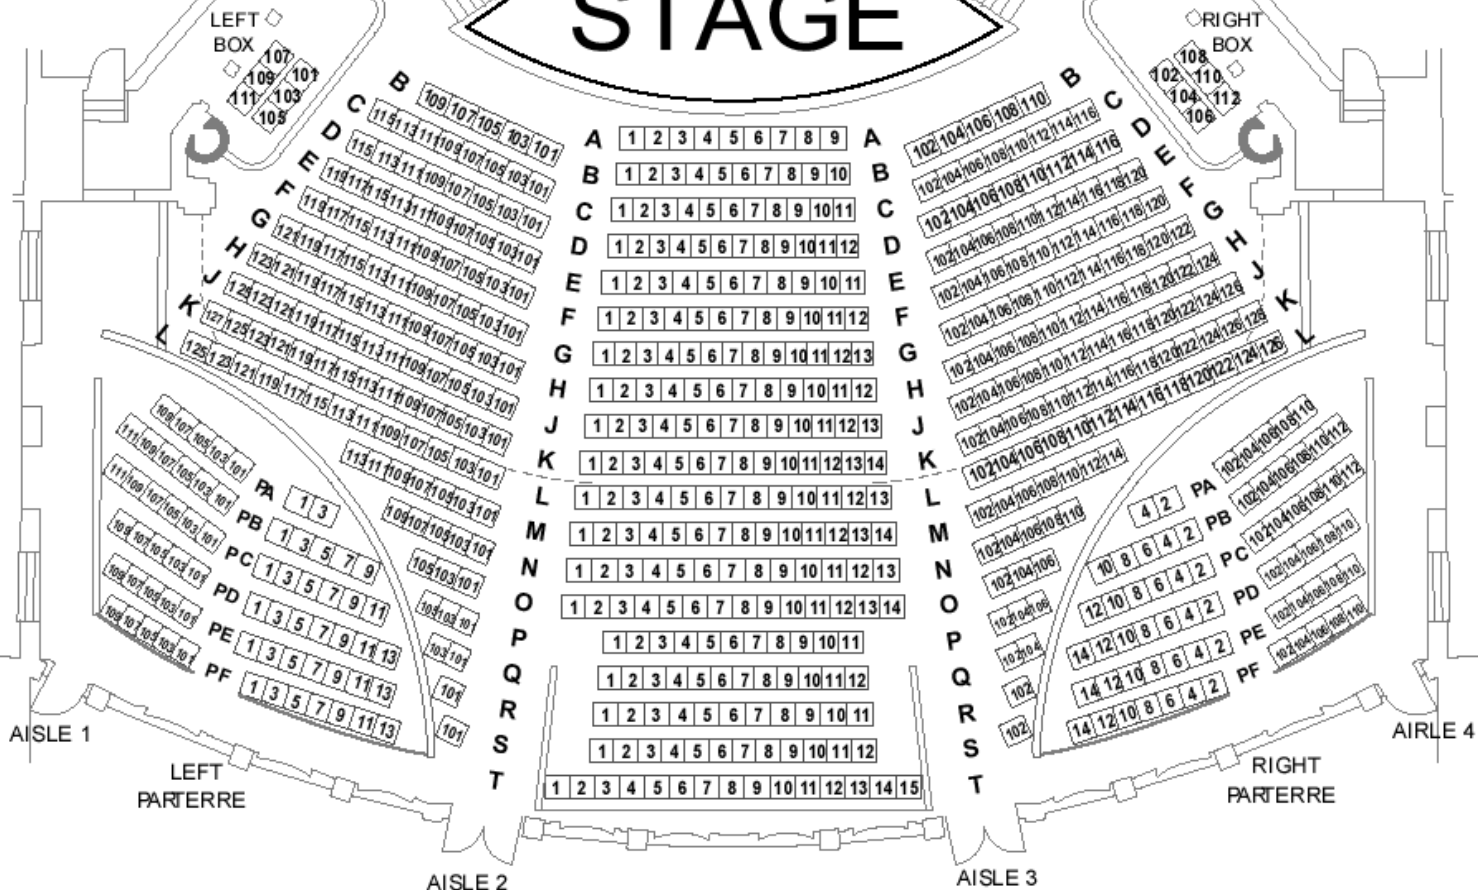

STAGE

ORCHESTRA

HAWAII THEATRE CENTER

1130 Bethel Street

Honolulu, HI 96813

528-0506